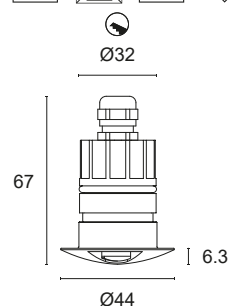

DEHO 5 L

L402BL.

Recessed light with polished 316L stainless steel ring and anticorodal anodised aluminium heat sink, power LED for accent, decoration, courtesy and step marker lighting. Anti-glare radial diffuser, can be installed indoors and outdoors. Mounting with formwork for brickwork.

Power LED CRI>80
Power: 1.6W@24Vdc
Lumen: 132Lm@24Vdc
Constant 24Vdc voltage supply
Parallel connection, 50 cm cable

Constant voltage power supplies page 237
Installation accessories page 271
Dimming Accessories page 249

 **MADE IN ITALY**

BASIC CODES

L402BL.

LIGHT BEAM

 **R2** Radial 2 apertures

LED COLOUR

 **BN** 4000K
 **BC** 3000K
 **CC** 2700K

Code example:
DEHO 5 L + radial light beam 2 apertures + 3000K = Code: L402BL.R2BC